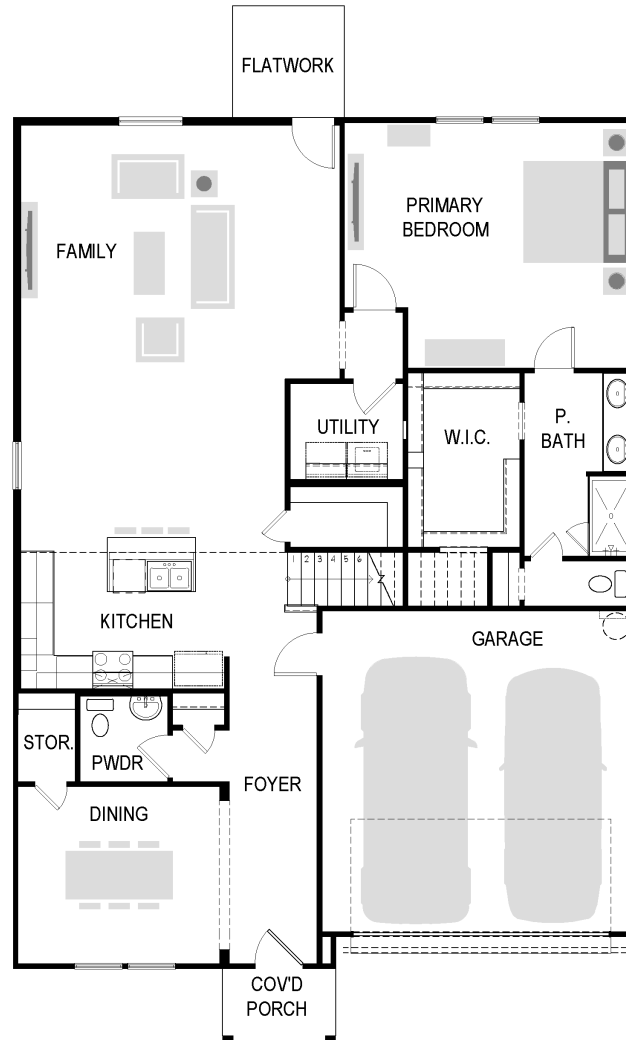

### ELEVATION:

Elevation A

The Haylee is perfect for those who appreciate both modern and practicality. This four bedroom, three bathroom home features a flexible floor plan with a spacious open kitchen, a dedicated dining area, and a large family room. The primary suite offers privacy, while the other three bedrooms are strategically placed for comfort. A great option for those who enjoy extra space for guests or hobbies. The Haylee is perfect for those who appreciate both modern and practicality. This four bedroom, three bathroom home features a flexible floor plan with a spacious open kitchen, a dedicated dining area, and a large family room. The primary suite offers privacy, while the other three bedrooms are strategically placed for comfort. A great option for those who enjoy extra space for guests or hobbies.

## First Floor

1777 Haylee - 1st FLOOR PLAN

[greenbrickHomes.com](http://greenbrickHomes.com)

Pricing, features and availability are subject to change without notice. Root Theme makes reasonable efforts to provide accurate information, however, no warranties or representations are made as to its accuracy and Root Theme assumes no liability or responsibility for any errors in pricing or content. All pricing information, including promotions and incentives, must be verified by an authorized representative for the appropriate community and home. Photography, floor plans, elevations, renderings, virtual tours, maps, square footage and dimensions are approximate and for illustration purposes only, and will vary from the homes as built and are subject to change without notice. Homes in each neighborhood may be owned and sold by a separate limited liability company (LLC) or other corporate entity.