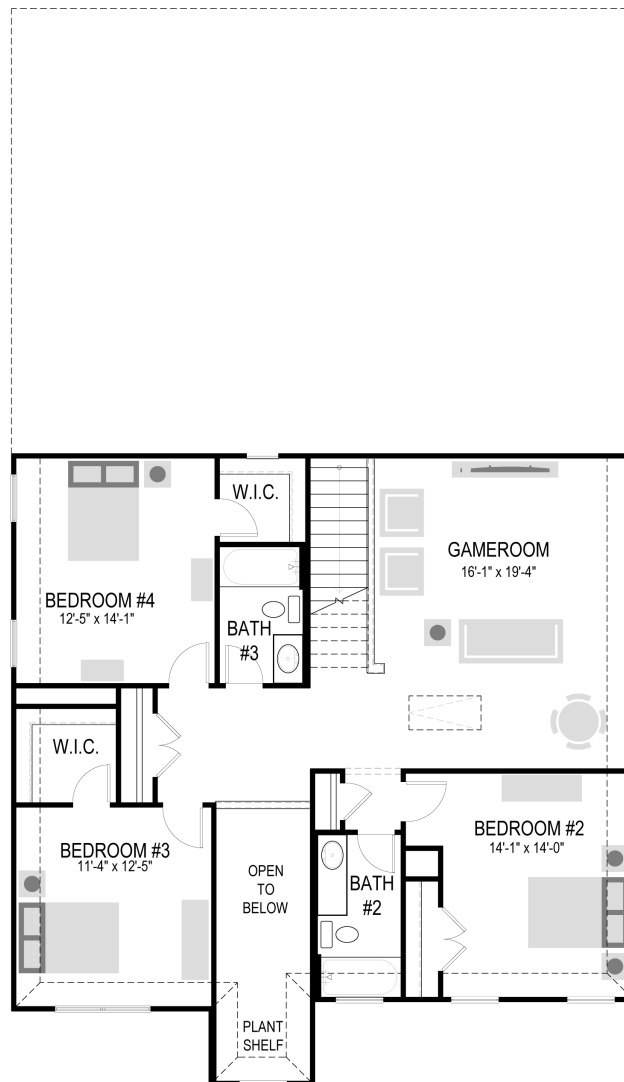

603 WHISPERING WINDS TRAIL

McKinney, TX 75071

RootTheme

CALL TODAY
469-966-1778

Second Floor

greenbrickHomes.com

Pricing, features and availability are subject to change without notice. Root Theme makes reasonable efforts to provide accurate information, however, no warranties or representations are made as to its accuracy and Root Theme assumes no liability or responsibility for any errors in pricing or content. All pricing information, including promotions and incentives, must be verified by an authorized representative for the appropriate community and home. Photography, floor plans, elevations, renderings, virtual tours, maps, square footage and dimensions are approximate and for illustration purposes only, and will vary from the homes as built and are subject to change without notice. Homes in each neighborhood may be owned and sold by a separate limited liability company (LLC) or other corporate entity.