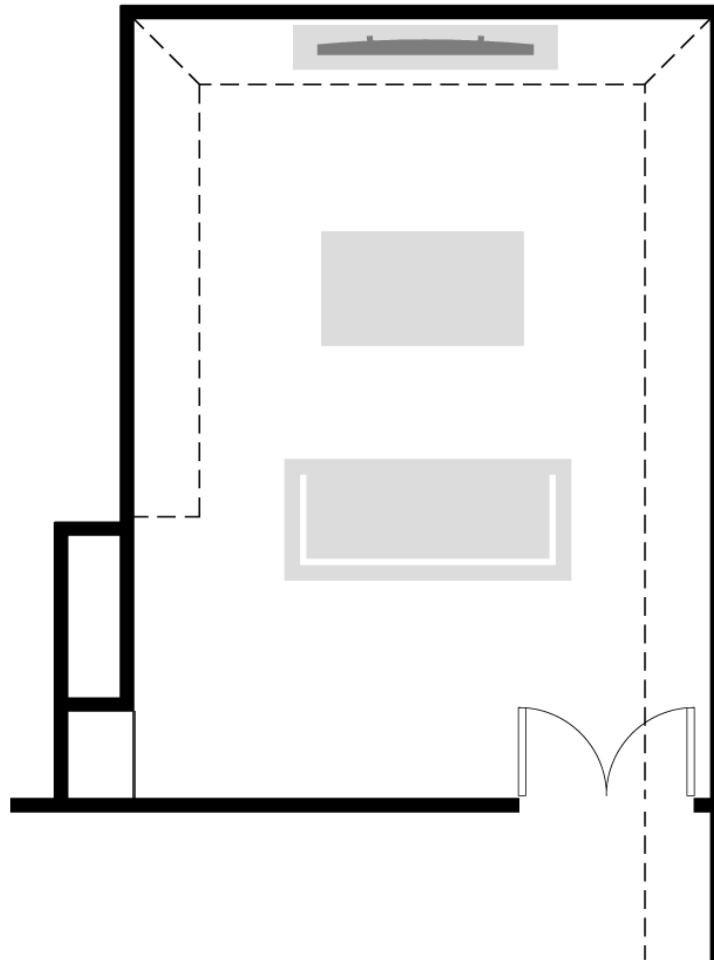

603 WHISPERING WINDS TRAIL

McKinney, TX 75071

RootTheme

CALL TODAY
469-966-1778

Option

MEDIA

greenbrickHomes.com

Pricing, features and availability are subject to change without notice. Root Theme makes reasonable efforts to provide accurate information, however, no warranties or representations are made as to its accuracy and Root Theme assumes no liability or responsibility for any errors in pricing or content. All pricing information, including promotions and incentives, must be verified by an authorized representative for the appropriate community and home. Photography, floor plans, elevations, renderings, virtual tours, maps, square footage and dimensions are approximate and for illustration purposes only, and will vary from the homes as built and are subject to change without notice. Homes in each neighborhood may be owned and sold by a separate limited liability company (LLC) or other corporate entity.