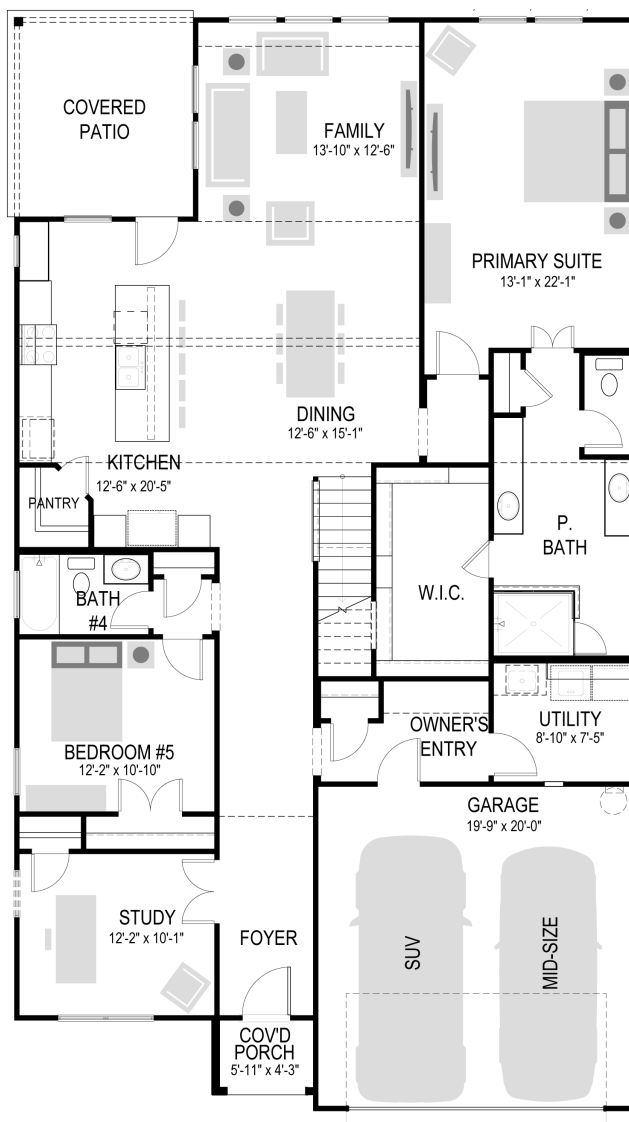

603 WHISPERING WINDS TRAIL

McKinney, TX 75071

RootTheme

CALL TODAY
469-966-1778

First Floor

[greenbrickHomes.com](https://www.greenbrickHomes.com)

Pricing, features and availability are subject to change without notice. Root Theme makes reasonable efforts to provide accurate information, however, no warranties or representations are made as to its accuracy and Root Theme assumes no liability or responsibility for any errors in pricing or content. All pricing information, including promotions and incentives, must be verified by an authorized representative for the appropriate community and home. Photography, floor plans, elevations, renderings, virtual tours, maps, square footage and dimensions are approximate and for illustration purposes only, and will vary from the homes as built and are subject to change without notice. Homes in each neighborhood may be owned and sold by a separate limited liability company (LLC) or other corporate entity.