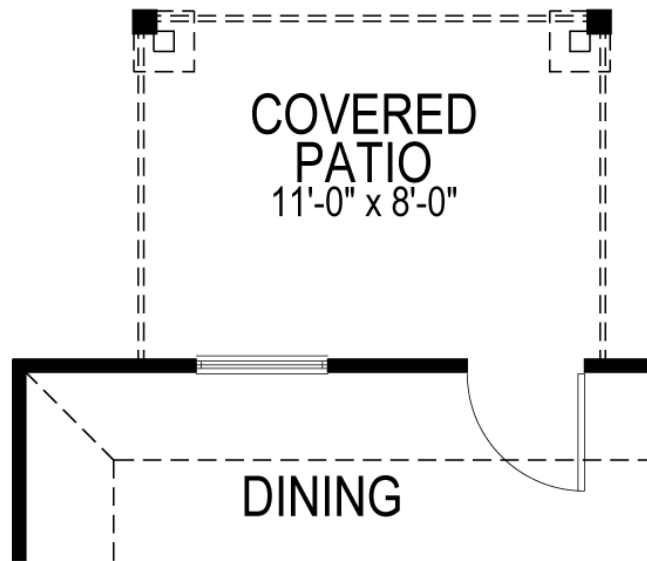

415 SILVER SPRINGS LANE

Lavon, TX 75166

RootTheme

CALL TODAY

214-206-4675

Option

COVERED PATIO

greenbrickHomes.com

Pricing, features and availability are subject to change without notice. Root Theme makes reasonable efforts to provide accurate information, however, no warranties or representations are made as to its accuracy and Root Theme assumes no liability or responsibility for any errors in pricing or content. All pricing information, including promotions and incentives, must be verified by an authorized representative for the appropriate community and home. Photography, floor plans, elevations, renderings, virtual tours, maps, square footage and dimensions are approximate and for illustration purposes only, and will vary from the homes as built and are subject to change without notice. Homes in each neighborhood may be owned and sold by a separate limited liability company (LLC) or other corporate entity.