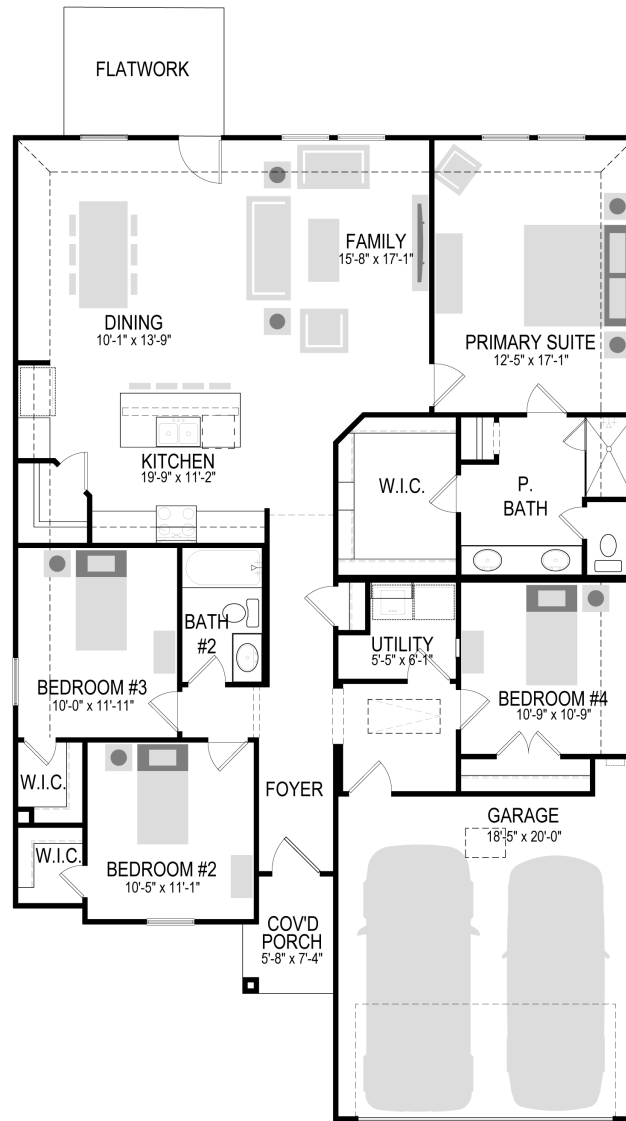

415 SILVER SPRINGS LANE

Lavon, TX 75166

RootTheme

CALL TODAY

214-206-4675

First Floor

greenbrickHomes.com

Pricing, features and availability are subject to change without notice. Root Theme makes reasonable efforts to provide accurate information, however, no warranties or representations are made as to its accuracy and Root Theme assumes no liability or responsibility for any errors in pricing or content. All pricing information, including promotions and incentives, must be verified by an authorized representative for the appropriate community and home. Photography, floor plans, elevations, renderings, virtual tours, maps, square footage and dimensions are approximate and for illustration purposes only, and will vary from the homes as built and are subject to change without notice. Homes in each neighborhood may be owned and sold by a separate limited liability company (LLC) or other corporate entity.