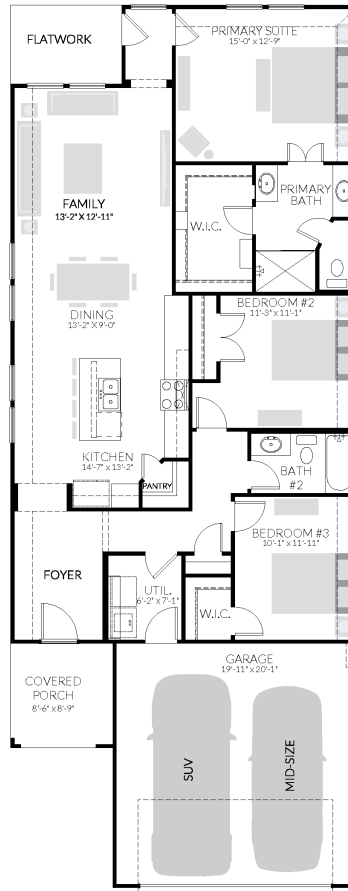

8012 SHINING FLOR RUN

Lago Vista, TX 78645

RootTheme

CALL TODAY

737-258-4870

greenbrickHomes.com

Pricing, features and availability are subject to change without notice. Root Theme makes reasonable efforts to provide accurate information, however, no warranties or representations are made as to its accuracy and Root Theme assumes no liability or responsibility for any errors in pricing or content. All pricing information, including promotions and incentives, must be verified by an authorized representative for the appropriate community and home. Photography, floor plans, elevations, renderings, virtual tours, maps, square footage and dimensions are approximate and for illustration purposes only, and will vary from the homes as built and are subject to change without notice. Homes in each neighborhood may be owned and sold by a separate limited liability company (LLC) or other corporate entity.