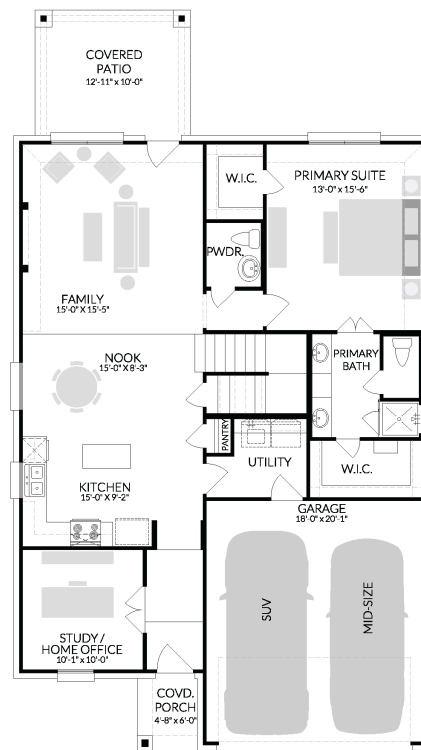

104 MANDEVILLE DRIVE

Hutto, TX 78634

RootTheme

CALL TODAY

737-380-1284

First Floor

greenbrickHomes.com

Pricing, features and availability are subject to change without notice. Root Theme makes reasonable efforts to provide accurate information, however, no warranties or representations are made as to its accuracy and Root Theme assumes no liability or responsibility for any errors in pricing or content. All pricing information, including promotions and incentives, must be verified by an authorized representative for the appropriate community and home. Photography, floor plans, elevations, renderings, virtual tours, maps, square footage and dimensions are approximate and for illustration purposes only, and will vary from the homes as built and are subject to change without notice. Homes in each neighborhood may be owned and sold by a separate limited liability company (LLC) or other corporate entity.