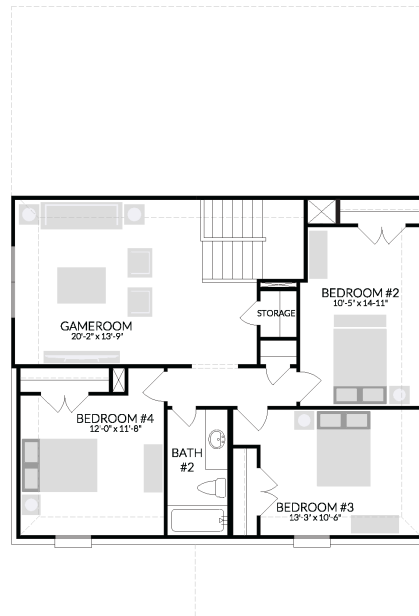

104 MANDEVILLE DRIVE

Hutto, TX 78634

RootTheme

CALL TODAY

737-380-1284

Second Floor

[greenbrickHomes.com](https://www.greenbrickhomes.com)

Pricing, features and availability are subject to change without notice. Root Theme makes reasonable efforts to provide accurate information, however, no warranties or representations are made as to its accuracy and Root Theme assumes no liability or responsibility for any errors in pricing or content. All pricing information, including promotions and incentives, must be verified by an authorized representative for the appropriate community and home. Photography, floor plans, elevations, renderings, virtual tours, maps, square footage and dimensions are approximate and for illustration purposes only, and will vary from the homes as built and are subject to change without notice. Homes in each neighborhood may be owned and sold by a separate limited liability company (LLC) or other corporate entity.